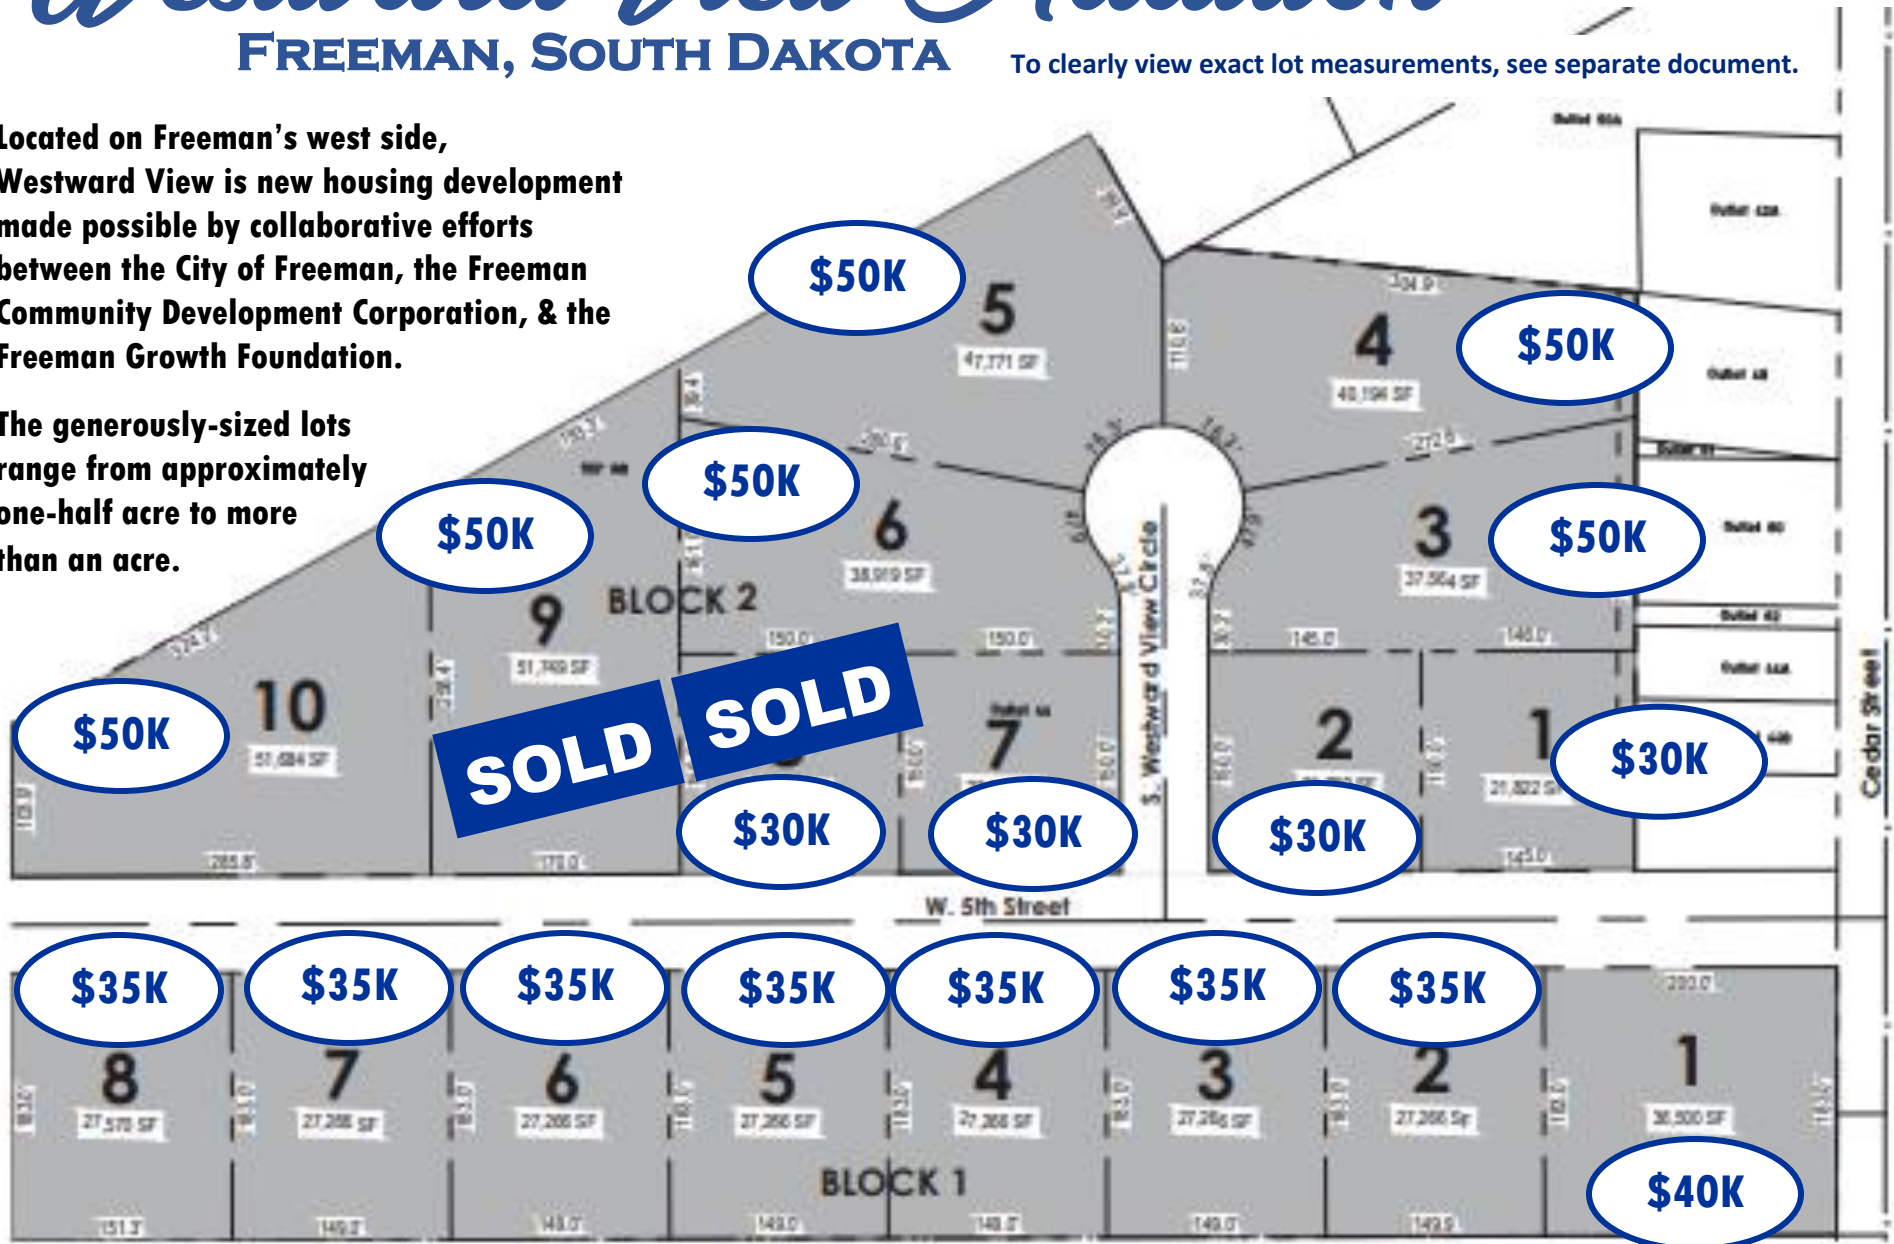

# Westward View Addition

FREEMAN, SOUTH DAKOTA

To clearly view exact lot measurements, see separate document.

Located on Freeman's west side, Westward View is new housing development made possible by collaborative efforts between the City of Freeman, the Freeman Community Development Corporation, & the Freeman Growth Foundation.

The generously-sized lots range from approximately one-half acre to more than an acre.

**Residential lots now available for sale! Call 605.925.4444.**

Or, reach out to one of our local realtors – Christa with Priority Real Estate, Glenn with Roth Realty, or Amy with Tieszen Real Estate.