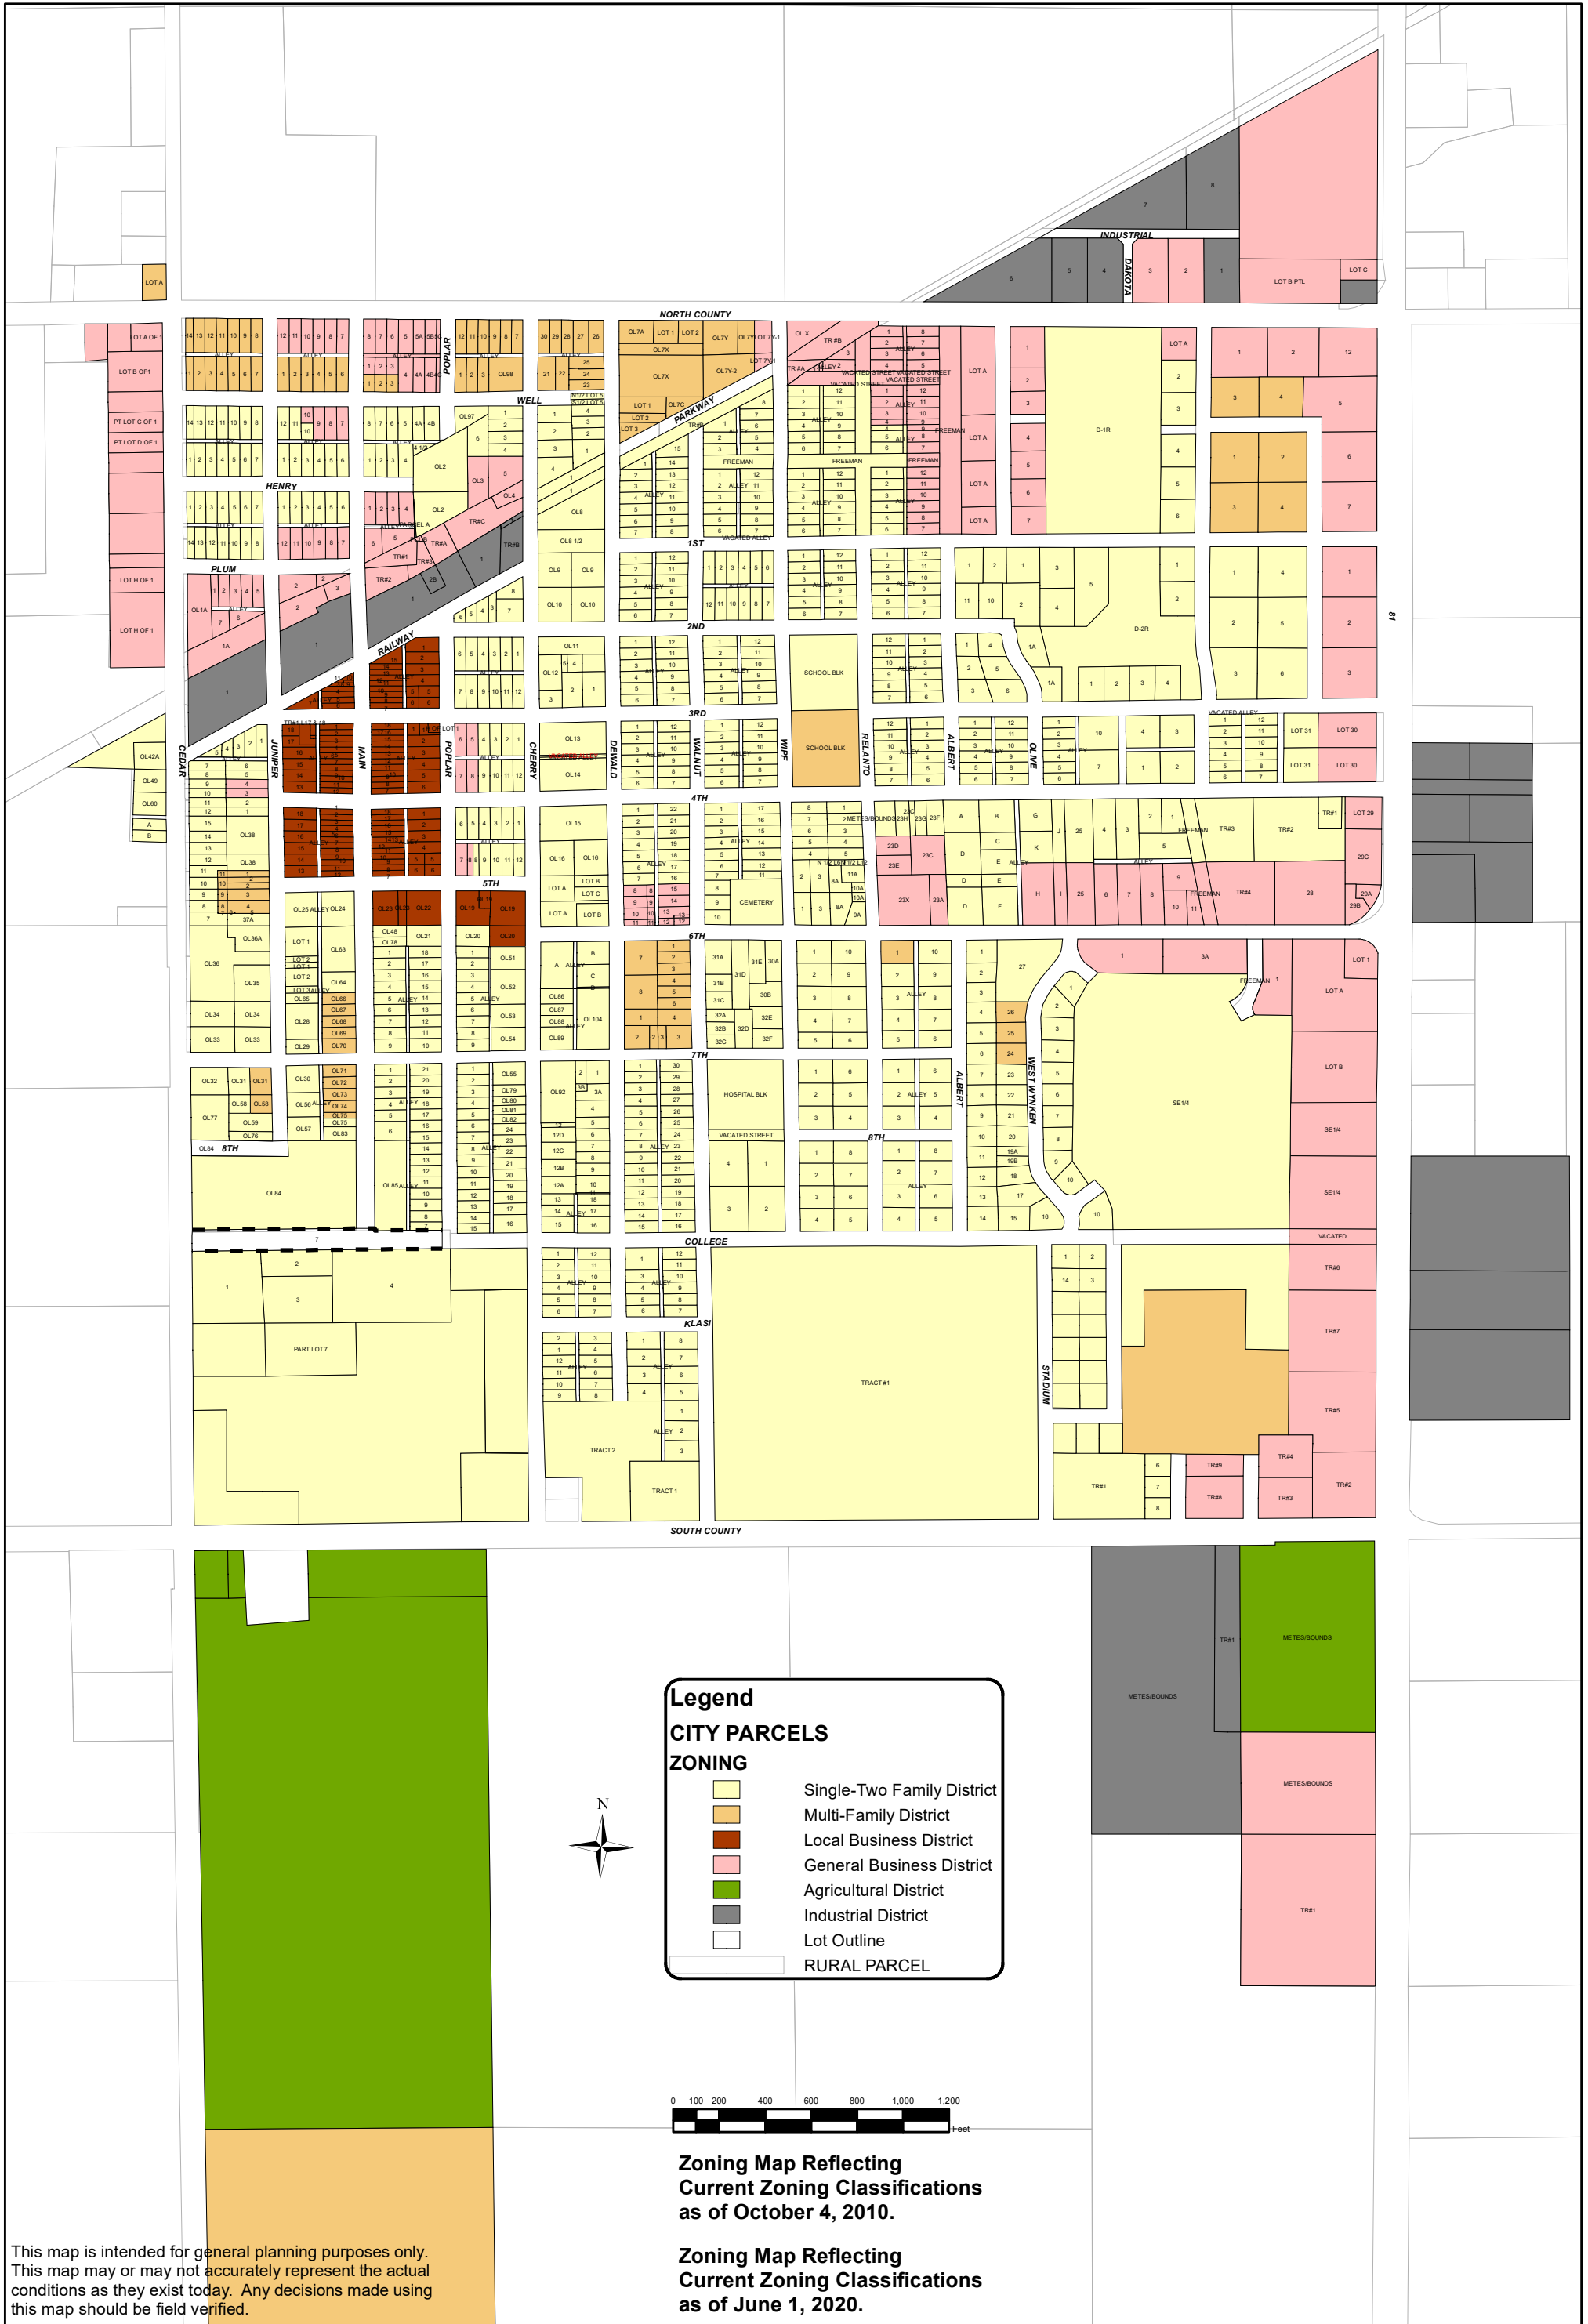

OFFICIAL ZONING MAP CITY OF FREEMAN

This map is intended for general planning purposes only. This map may or may not accurately represent the actual conditions as they exist today. Any decisions made using this map should be field verified.

Zoning Map Reflecting
Current Zoning Classifications
as of October 4, 2010.

Zoning Map Reflecting
Current Zoning Classifications
as of June 1, 2020.